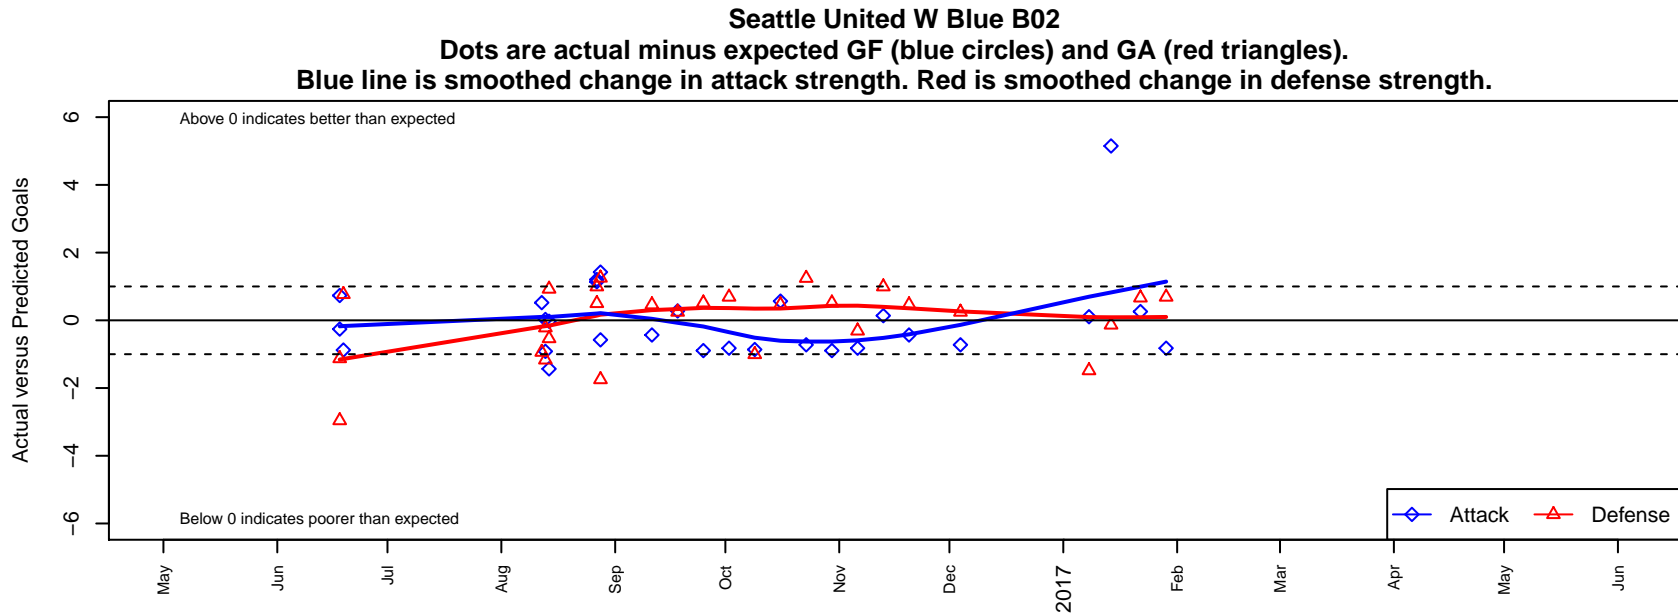

Seattle United W Blue B02

Seattle United Regional
 Seattle, WA
 B02 total strength=1351
 attack=7.78 defense=5.87
 fall league = NPSL Div 1 (02) U15
 notes= White 2016

alt names used:
 Seattle United West B02 Blue
 SEATTLE UNITED WEST B02 BLUE (WA)
 Seattle United West B02 Blue
 Seattle United B02 West Blue
 Seattle United West B02 Blue

Venues played:
 2016 Skagit Firecracker U15
 2016 REDAPT Cup Silver U15
 2016 River Jam Samba U15
 2016 NPSL Division 1 (02) U15
 2016 Founders Cup B02 Div A

**attack and defense variance (black dot)
relative to other teams
and top 10 in region**