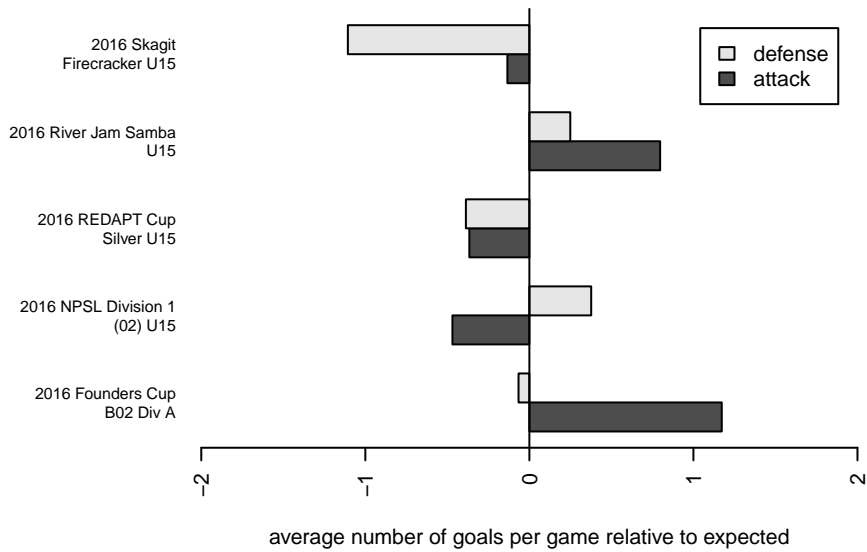

Performance relative to 13 month average